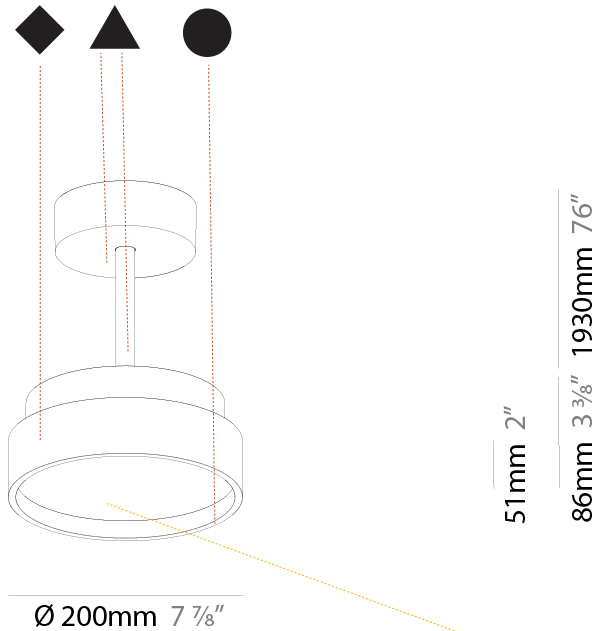

GENERAL

Series: Sign Diva Tube
Subseries: Sign Diva Tube Korona
Brand: Prolicht
Division: Architectural
Mounting Type: Suspension
Mounting Location: Ceiling
Subcategory: Pendant

PHYSICAL

Shape: Round
Diameter (mm): 200
Diameter (in): 7 7/8
Height (mm): 86
Height (in): 3 3/8
Max. Overall Height (mm): 2016
Max. Overall Height (in): 79 3/8
Light Distribution: Direct
Weight (kg): 1.789
Weight (lbs): 3.944
Diffuser: PMMA - Opal / Micro-Prism / Sparkling Secret / Vintage Industrial
Fixture Finish: SSR / BKV / CWI / CRY / HAB / UFT / ITA / RUA / FTG / MYG / LOD / PUS / FRO / FUP / KIA / POP / BLS / SPG / MEY / GOH / GUM / CHC / COM / ABZ / JAG / OBR / MOS / ROR
Fixture Material: Extruded Aluminum / Steel

ELECTRICAL

Lamp Type: LED (Zhaga Standard)
Input Wattage (W): 10
Dimming: Tri-Mode (Non-Dimming and Phase Dimming (120Vac only) and 0-10V Dimming)
Driver Included: Yes
Driver Location: Integrated
Driver Type: Constant Current - Universal
Driver Class: Class 2
Input Voltage (V): 120 - 277
Constant Current (MA): 350

LED

Color Temperature (°K): 2700 / 3000 / 3500 / 4000
Max. Delivered Lumen (lm): 836 / 895 / 903 / 921
Nominal Lumen (lm): 1280 / 1370 / 1382 / 1410
CRI: >90 CRI
Lamp Life (hrs): 50000

OPTICAL

RATINGS AND CERTIFICATIONS

Certified By: Certified for North American Standards
IP rating: IP20