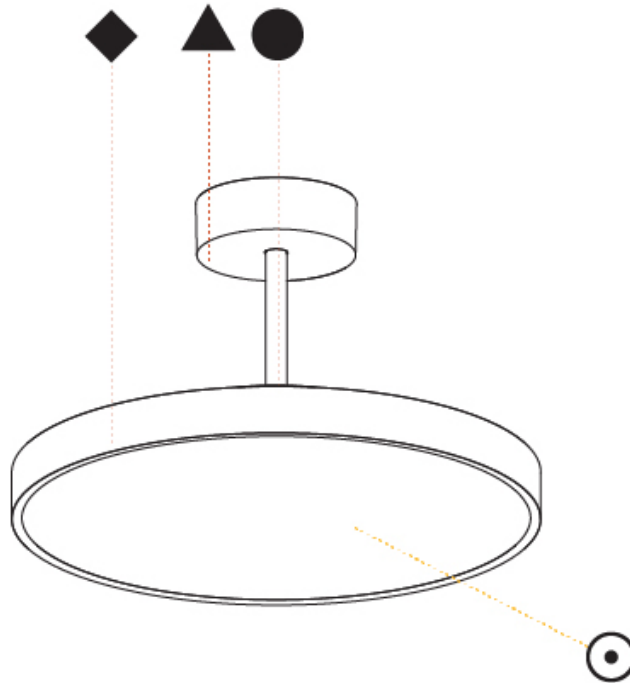

SIGN DIVA TUBE SUSPENSION

A300021-

PROJECT _____

TYPE _____

SPECIFIER _____

QUANTITY _____

DATE _____

A