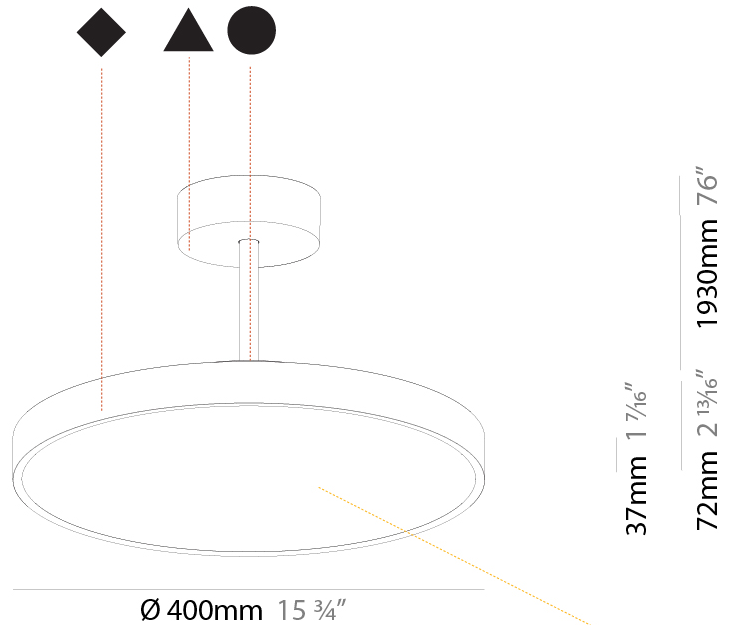

GENERAL

Series: Sign Diva Tube
Subseries: Sign Diva Tube
Brand: Prolicht
Division: Architectural
Mounting Type: Suspension
Mounting Location: Ceiling
Subcategory: Pendant

PHYSICAL

Shape: Round
Diameter (mm): 400
Diameter (in): 15 3/4
Height (mm): 72
Height (in): 2 13/16
Max. Overall Height (mm): 2002
Max. Overall Height (in): 78 13/16
Light Distribution: Direct
Weight (kg): 2.888
Weight (lbs): 6.366

Diffuser: PMMA - Opal / Micro-Prism / Sparkling Secret / Vintage Industrial

Fixture Finish: SSR / BKV / CWI / CRY / HAB / UFT / ITA / RUA / FTG / MYG / LOD / PUS / FRO / FUP / KIA / POP / BLS / SPG / MEY / GOH / GUM / CHC / COM / ABZ / JAG / OBR / MOS / ROR

Fixture Material: Extruded Aluminum / Steel

ELECTRICAL

Lamp Type: LED (Zhaga Standard)
Input Wattage (W): 17
Total Output Wattage (W): 16
Dimming: Tri-Mode (Non-Dimming and Phase Dimming (120Vac only) and 0-10V Dimming)
Driver Included: Yes
Driver Location: Integrated
Driver Type: Constant Current - Universal
Driver Class: Class 2
Input Voltage (V): 120 - 277
Constant Current (MA): 500

LED

Color Temperature (*K): 2700 / 3000 / 3500 / 4000
Max. Delivered Lumen (lm): 1807 / 1943 / 1951 / 1991
Nominal Lumen (lm): 2250 / 2450 / 2430 / 2480
CRI: >90 CRI
Lamp Life (hrs): 50000

OPTICAL

RATINGS AND CERTIFICATIONS

Certified By: Certified for North American Standards
IP rating: IP20