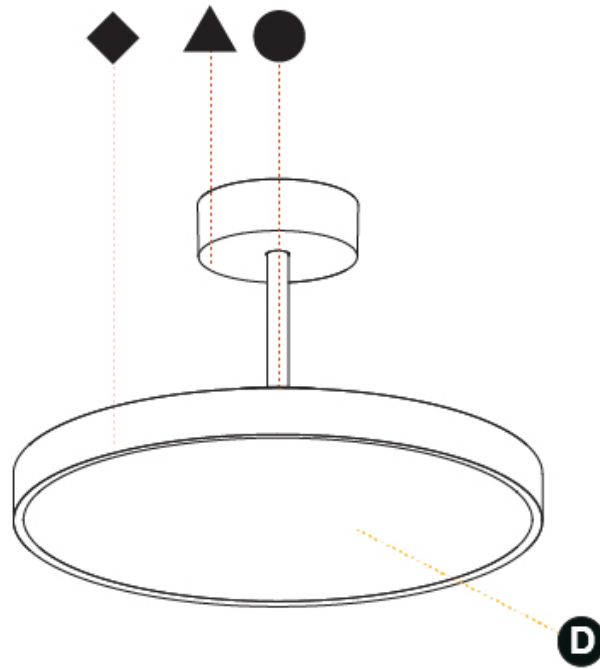

SIGN DIVA TUBE KORONA SUSPENSION

A300026-

PROJECT	_____
TYPE	_____
SPECIFIER	_____
QUANTITY	_____
DATE	_____